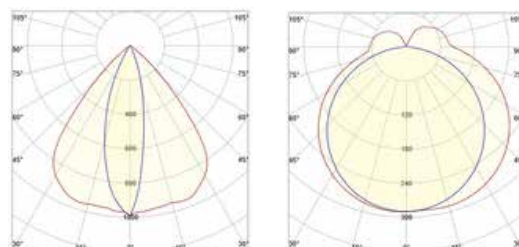

Light Distribution

Aluminium Injection Body

Electrostatic Powder Coated

Compatible Driver with DALI